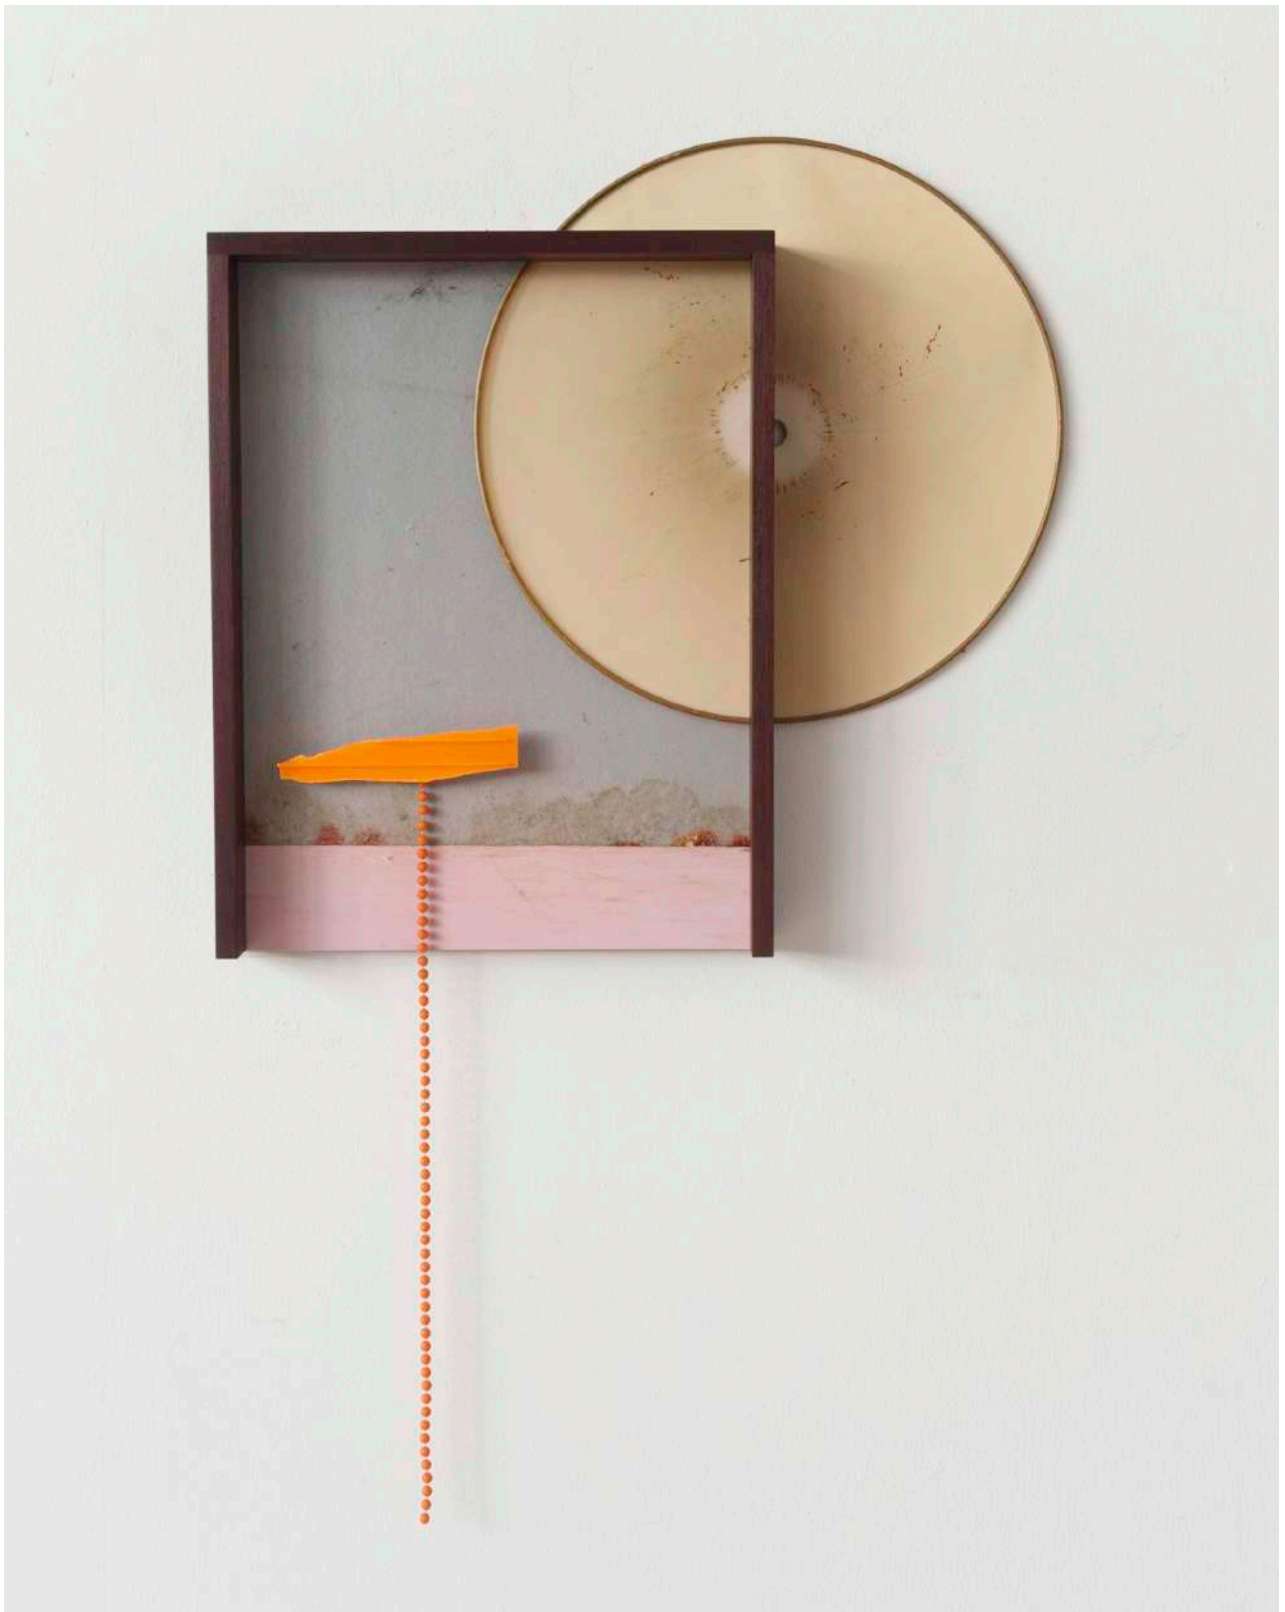

Ausstellungsansicht
Exhibition view

Venus de Shade, 2022

Bronze // bronze

30 x 46 x 16 cm, Expl. 3/6

inkl. Stahlsockel, Holzplatte

incl. steel pedestal, wooden plate: 134 x 72 x 32

Heavynly, 2023

C-Print, Fundstücke, Rahmenteile

C-Print, found objects, frame parts

52 x 45 x 4 cm, Unikat // *unique*

Ausstellungsansicht
Exhibition view

Gloom, 2022

C-Print, Fundstücke

C-Print behind, found objects

103 x 95 x 10 cm, Unikat // unique

Ausstellungsansicht
Exhibition view

Herbelle, 2023

C-Print, Fundstücke

C-Print, found objects

57 x 34,5 x 5,5 cm, Unikat // unique

Seaflex, 2023
C-Print, Fundstücke
C-Print, found objects
69 x 32 x 5,5 cm, Unikat // unique

Dusky, 2023

C-Print, Fundstücke

C-Print, found objects

73 x 45 x 5,5 cm, Unikat // unique

The Moon doesn't turn, 2022
Bronze, Farbe, gefundener Stuhl
bronze, colour, found chair
83 x 38 x 42 cm, Unikat // *unique*

*Preise netto zzgl. 19 % MwSt. (alternativ: Differenzsteuer)
*Prices net plus 19 % VAT (alternative: differential tax)