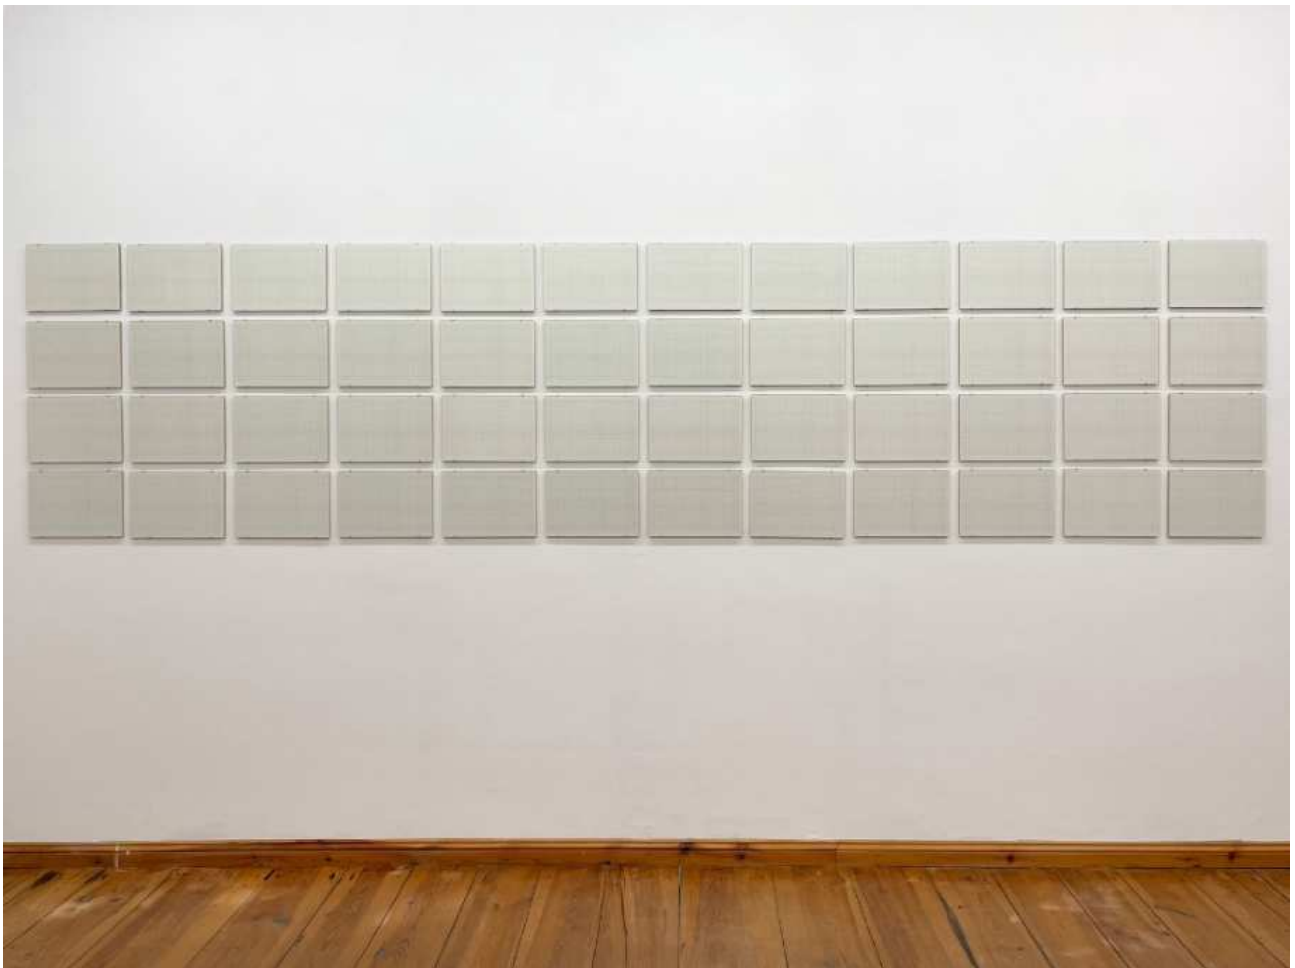

Holz, diverse Materialien, Video, Sound/ *wood, various materials, video, sound*

28 x 49 x 33,5 cm

Ausstellungsansicht / exhibition view

Ausstellungsansicht / exhibition view

Ausstellungsansicht / exhibition view