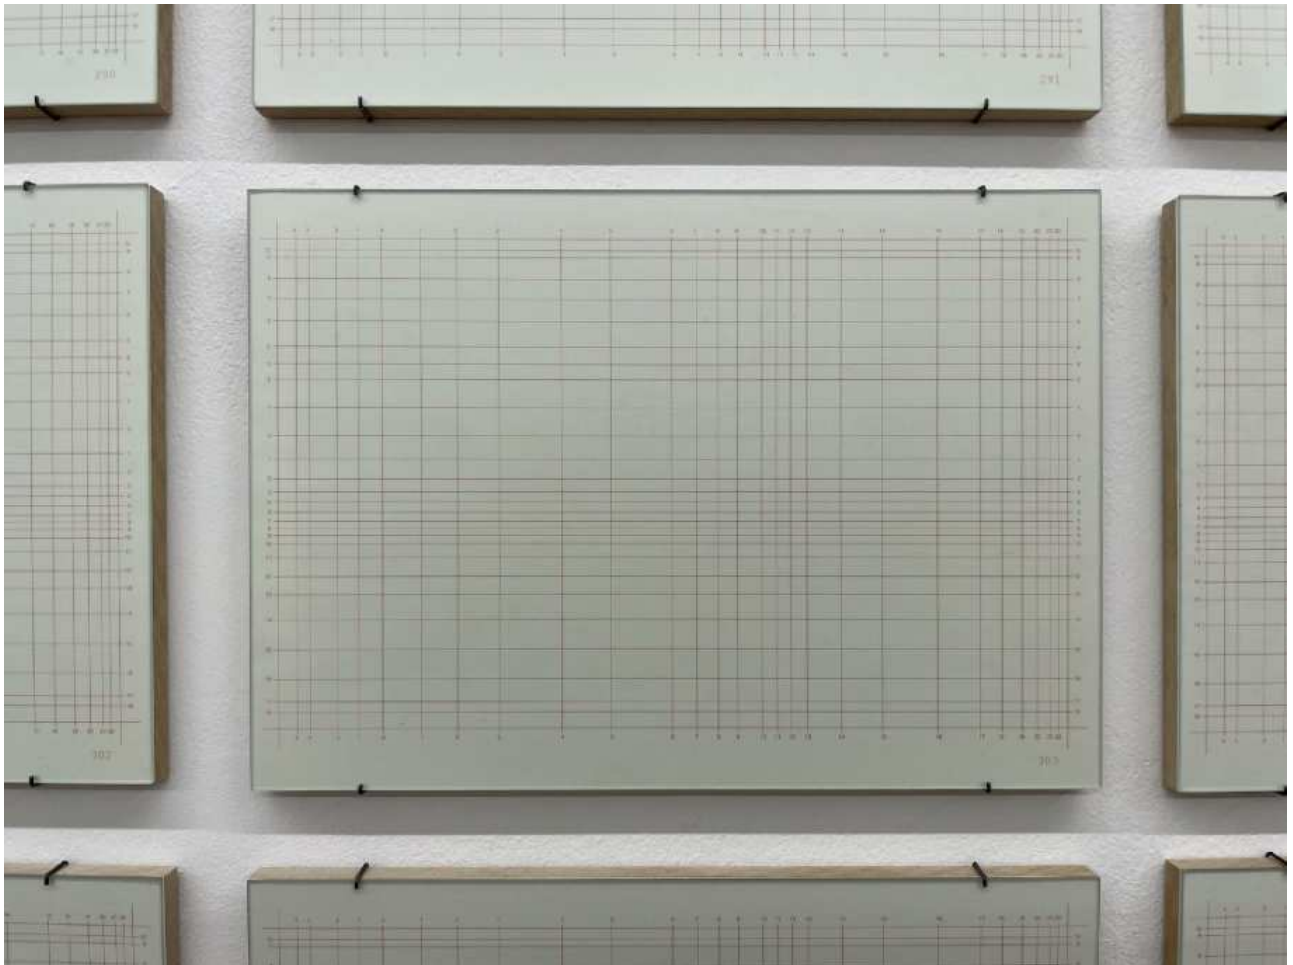

Holz, diverse Materialien, Video, Sound/ *wood, various materials, video, sound*

28 x 49 x 33,5 cm

Ausstellungsansicht / exhibition view

Ausstellungsansicht / exhibition view

Ausstellungsansicht / exhibition view